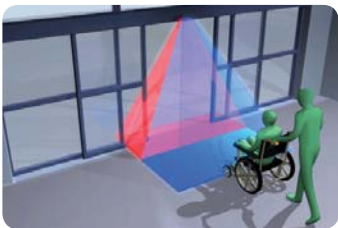

SSP-R1

Activation + Safety

Intelligent Sensor for Medium Range Automatic Door Activation & Pedestrian Safety

Groundbreaking “door learn” safety technology makes SSP-R1 the leading sensor for frameless, curved or high street sliding door activation and safety at mounting heights of up to 3.2m

- **Maximise Pedestrian Safety**
Unique ability to memorise door motion allows the infrared safety curtain to be focused inside instead of in front of the moving door
- **Flexible Detection Area Adjustment**
Independently adjustable detection areas for pedestrian safety and door activation ensure safety is always maintained
- **Reduce Building Energy Loss**
Decrease unintentional door activations and increase energy conservation with the SSP-R1's highly defined and adjustable detection area
- **Simple to Install**
Install with ease without the need for a remote control thanks to comprehensive instructions printed on the sensor body